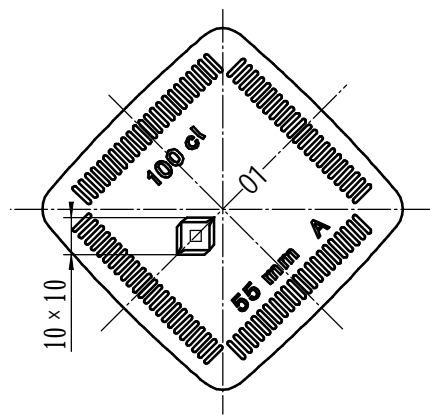

Bottle Weight 620

Full Capacity 1030

1000ml marasca B