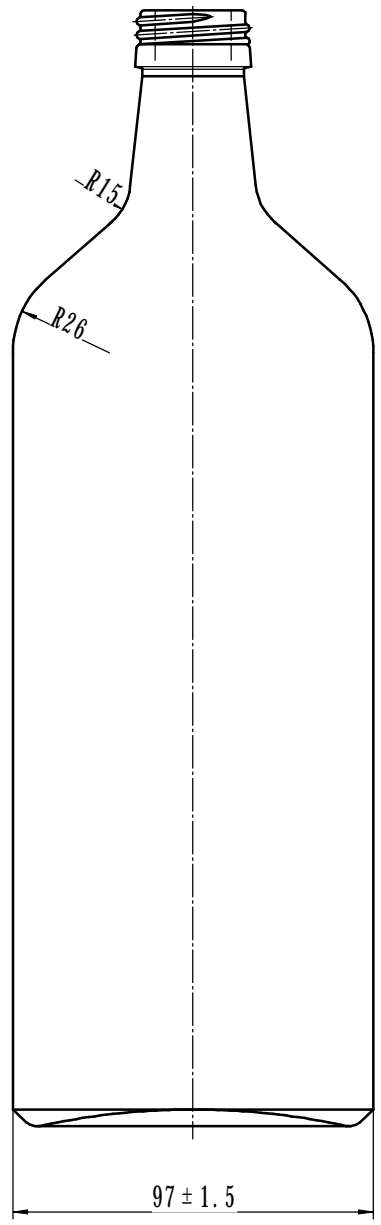

Bottle Weight 620

Full Capacity 1030

1000ml marasca B