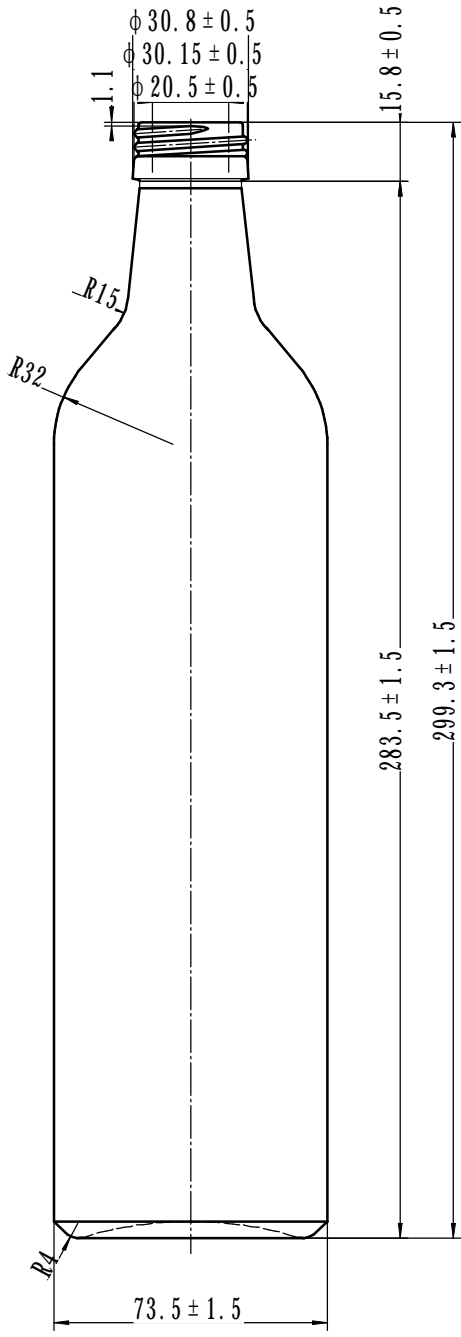

Bottle Weight 620

Full Capacity 1030

1000ml marasca B